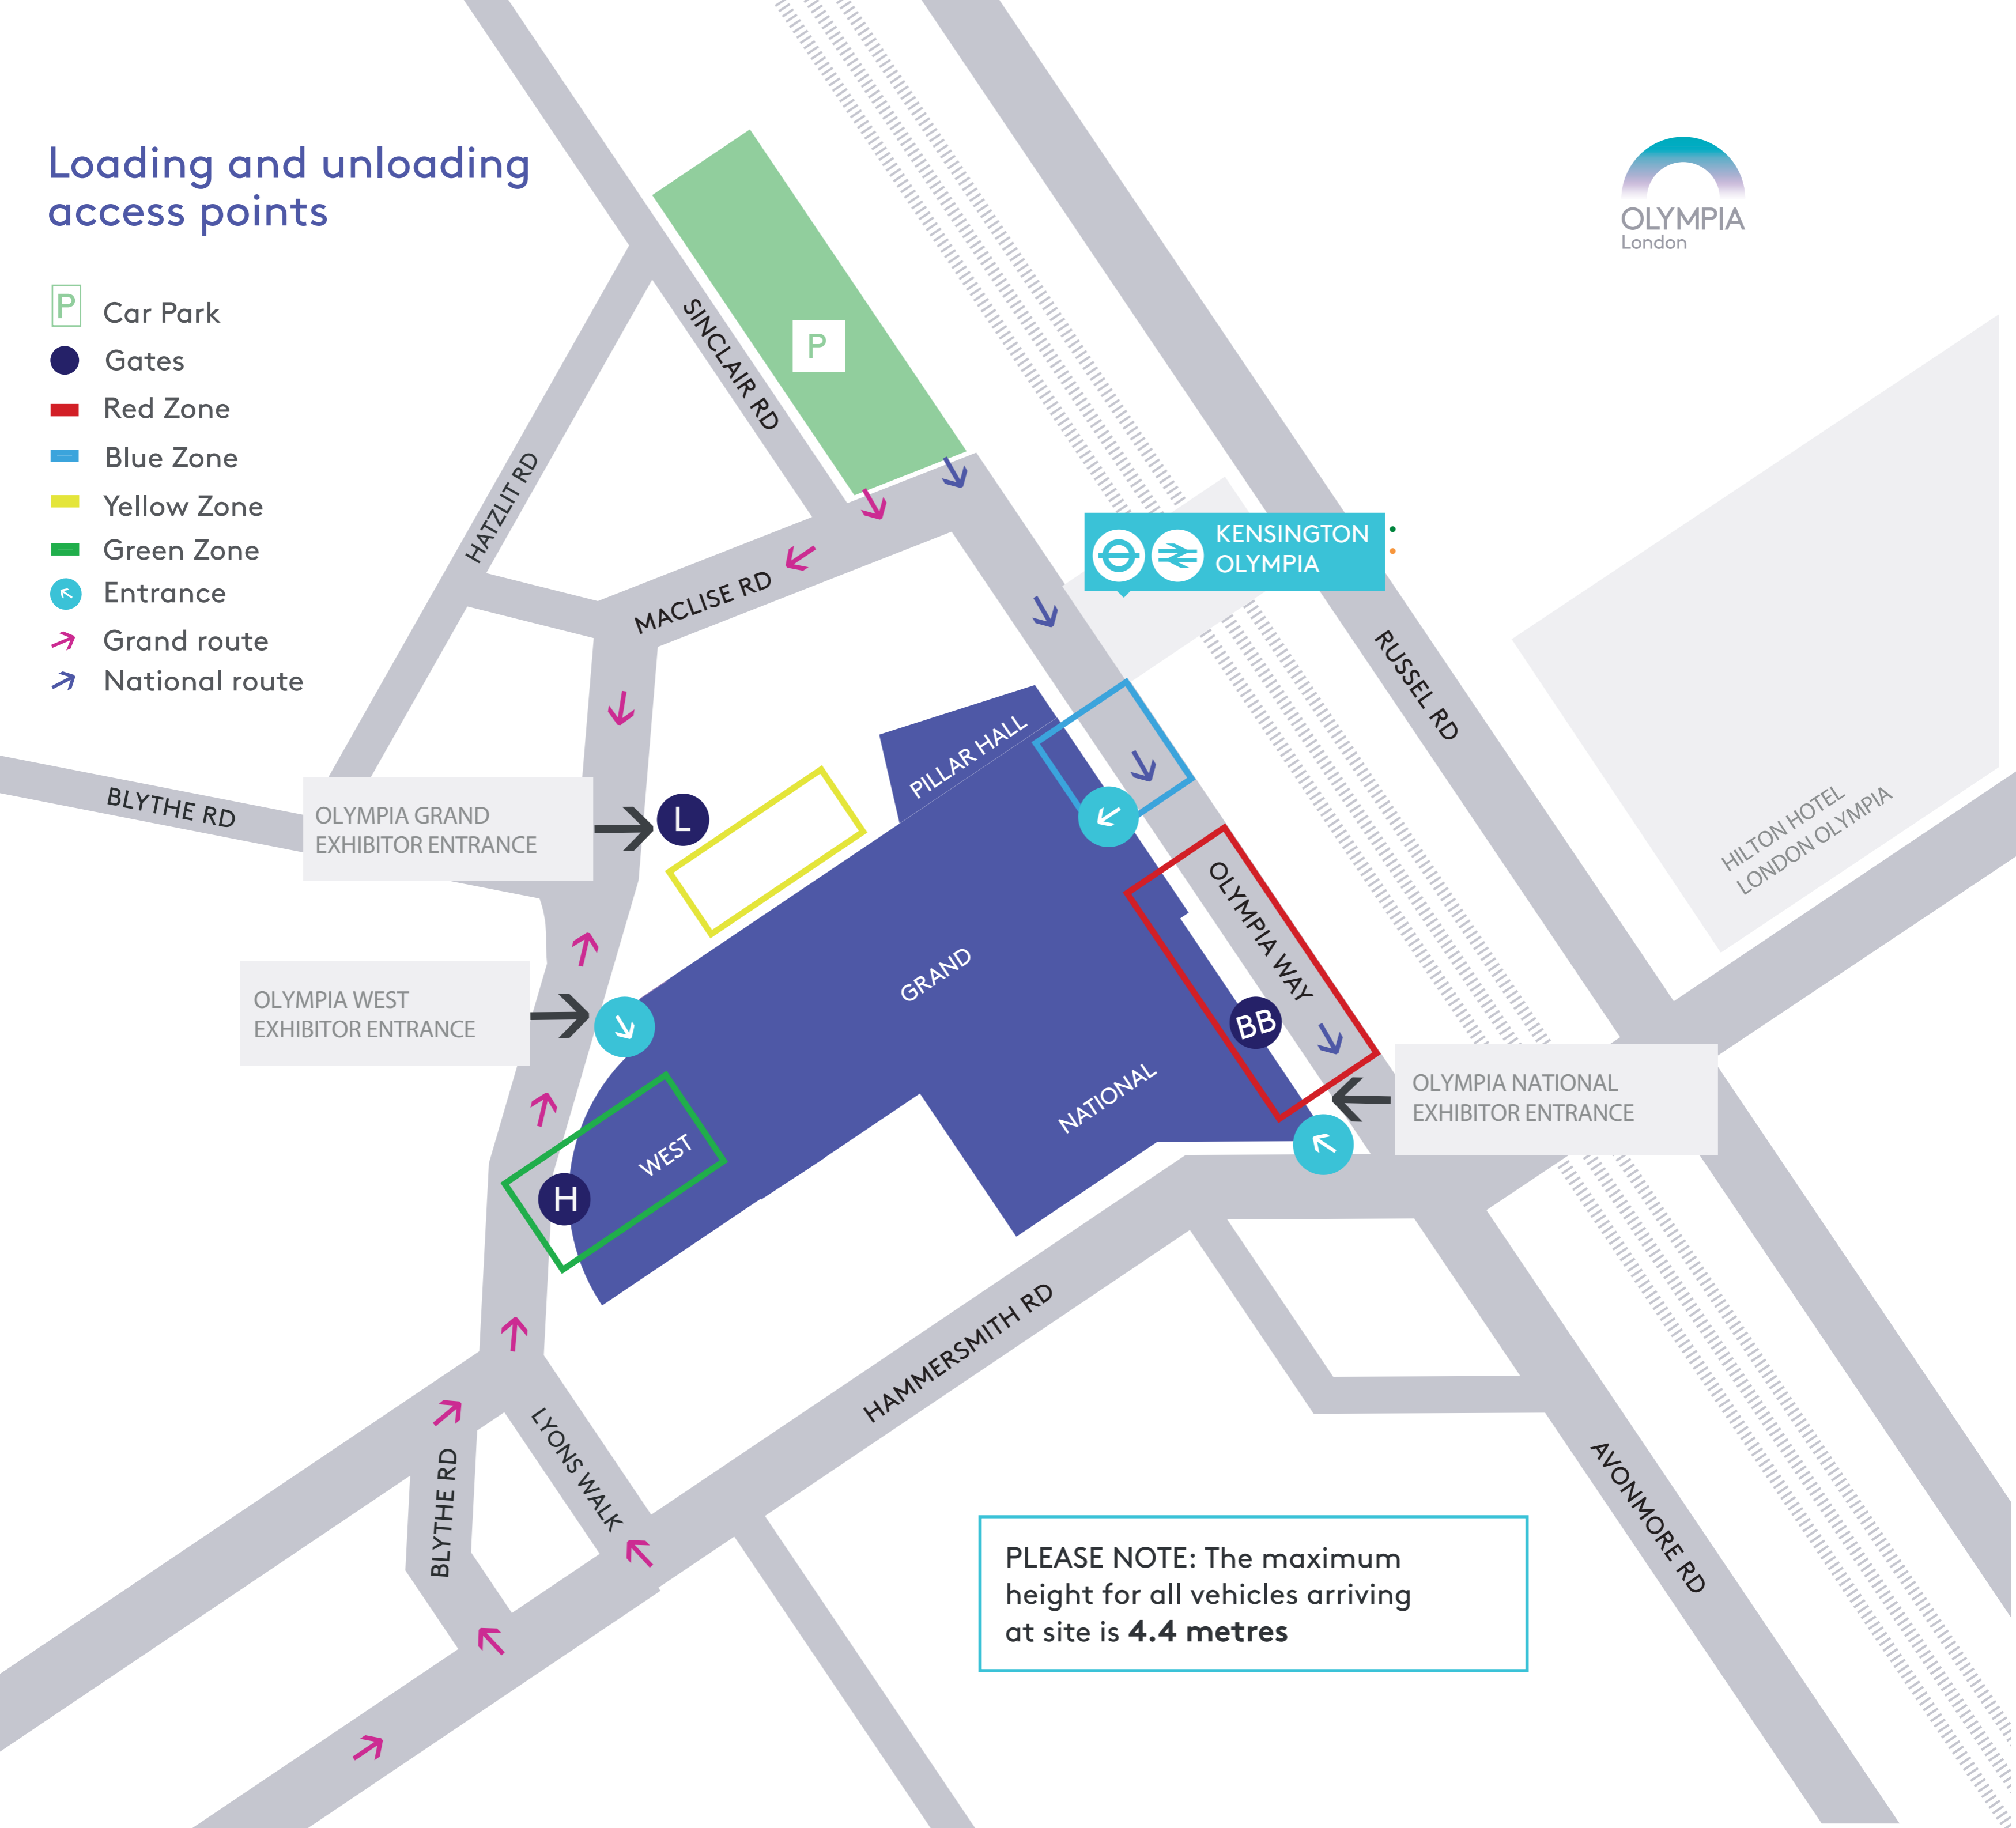

Loading and unloading access points

- Car Park
- Gates
- Red Zone
- Blue Zone
- Yellow Zone
- Green Zone
- Entrance
- Grand route
- National route

PLEASE NOTE: The maximum height for all vehicles arriving at site is **4.4 metres**